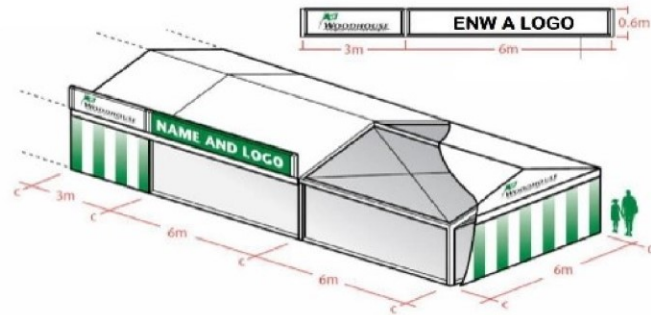

## Stondinau 3m x 6m Stands

- Ffrâm metel gydag ochrau a tho pvc a llawr pren. Gallwch archebu carped i'w roi ar y llawr. Llen pvc i gau'r stonidin dros nos. Ffrâm arwydd a ramp i bob stonidin
  - Metal frame with pvc sides and roof, and wooden floor. Carpet available for the floor. Pvc sheet to secure stall overnight. Banner rail and ramp in each stand